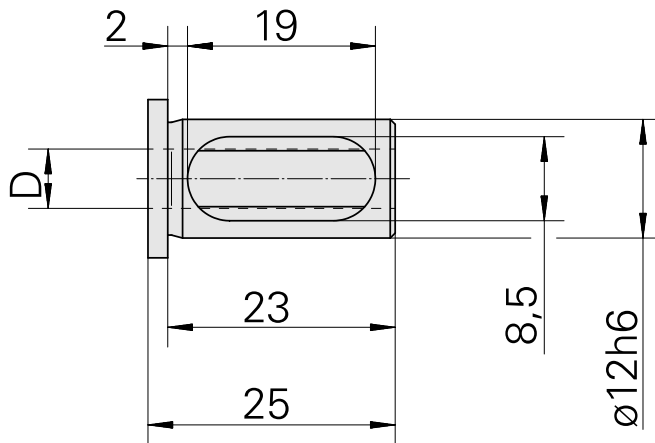

## Mounting sleeve with collar D12/ 5mm

### Technical data

TH accessories category	Mounting sleeve with collar
Mounting	D12
Tool mounting	5mm