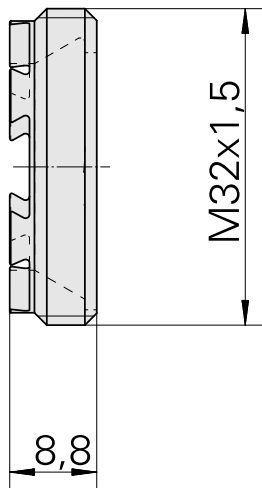

Clamping nut

Technical data

TH accessories category

Clamping nut

Mounting

ER25

Collet type

ER 25

Clamping nut type

Male thread

10630063
901939.5251

INDEX

Documents

No downloads available for this product