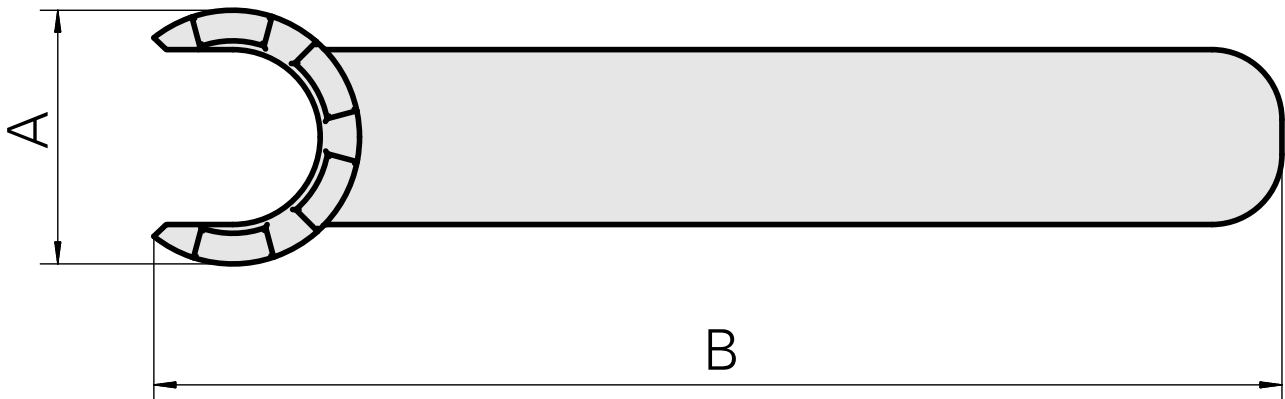

Spanner 7111.16000

Technical data

TH accessories category	Tool
Mounting	ER16
Collet type	ER 16
Clamping nut type	Female thread diameter reduced
Tools for Collet chucks	Clamping nut wrench

10621809
490219.2161