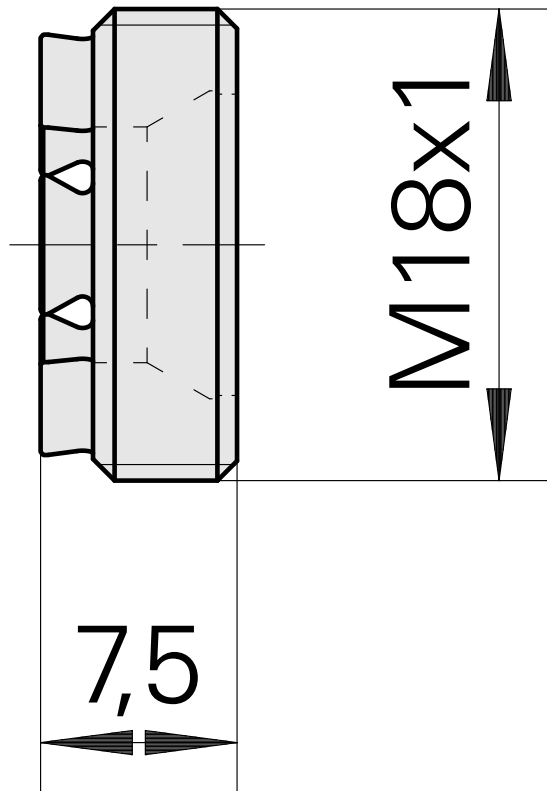

Clamping nut

Technical data

TH accessories category

Clamping nut

Mounting

ER11

Collet type

ER 11

Clamping nut type

Male thread

10604420
901939.5111

INDEX

Documents

No downloads available for this product