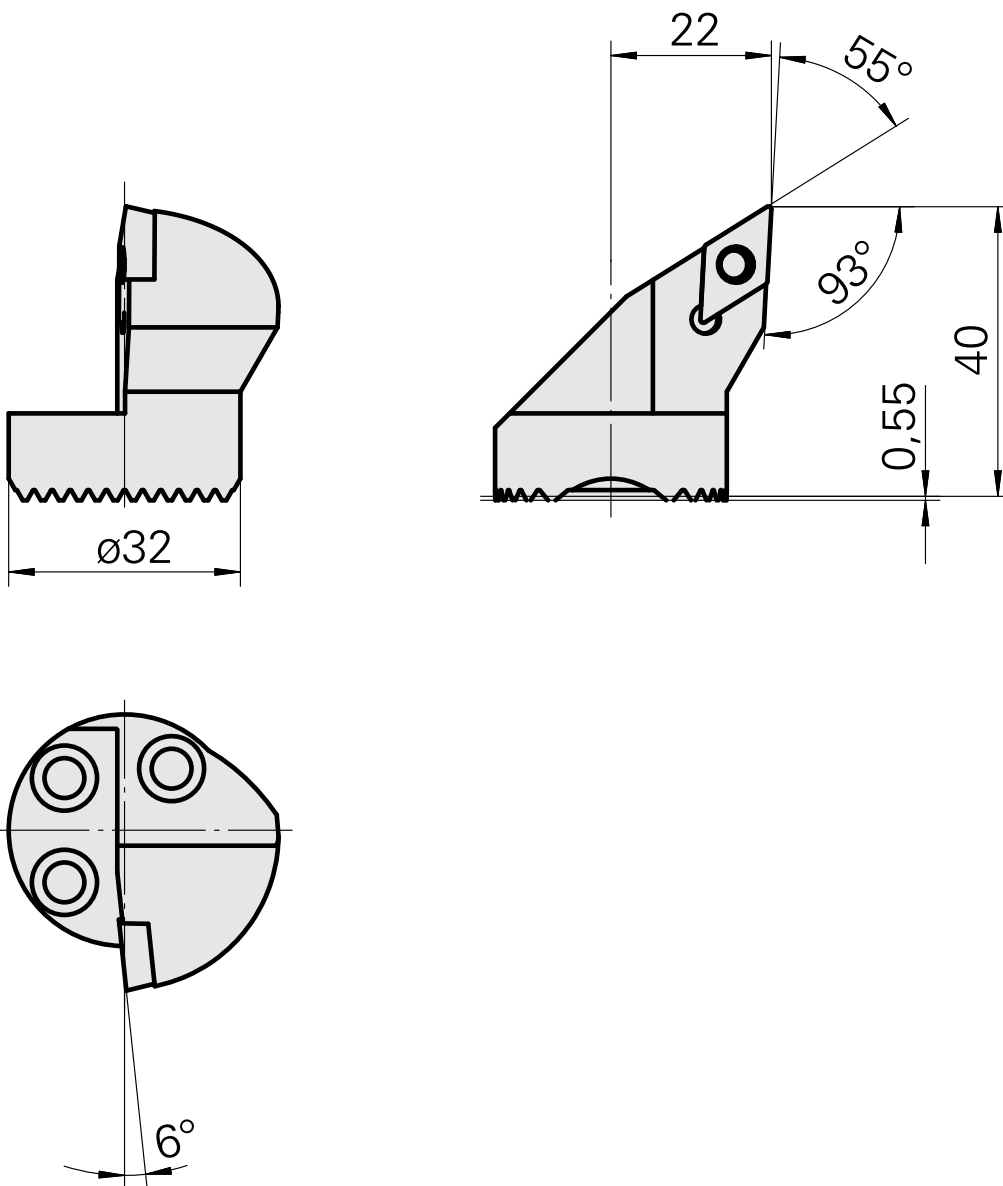

Boring head for DC.. 11T3..

Technical data

Mounting	for DC.. 11T3..
Cooling	internal
Pressure	50 bar
X [mm]	40 (1.57")
Z [mm]	22 (0.87)
INDEX TRAUB products	G220.3 • G220 • R200 • TNX65/42 • TNX220.3

Documents

No downloads available for this product

Accessories

Required for operation

[Countersunk screw Wohlhaupter Nr. 115673](#)

Product ID : 10587078

Previous product ID : W00013.0026
