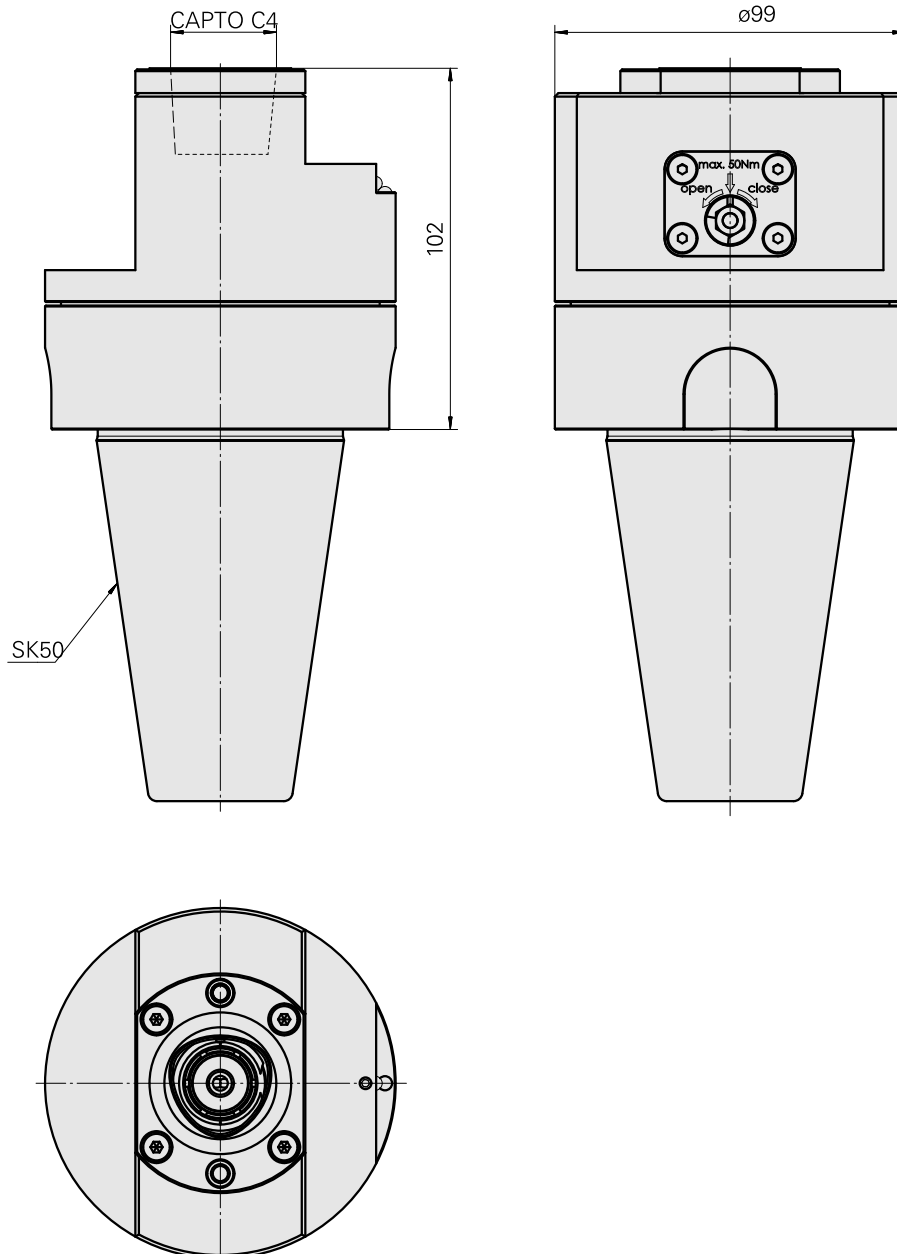

Adaptor

Technical features

TH accessories category

Adapter for presetting units

Mounting

SK50

Tool mounting

INDEX CAPTO C4