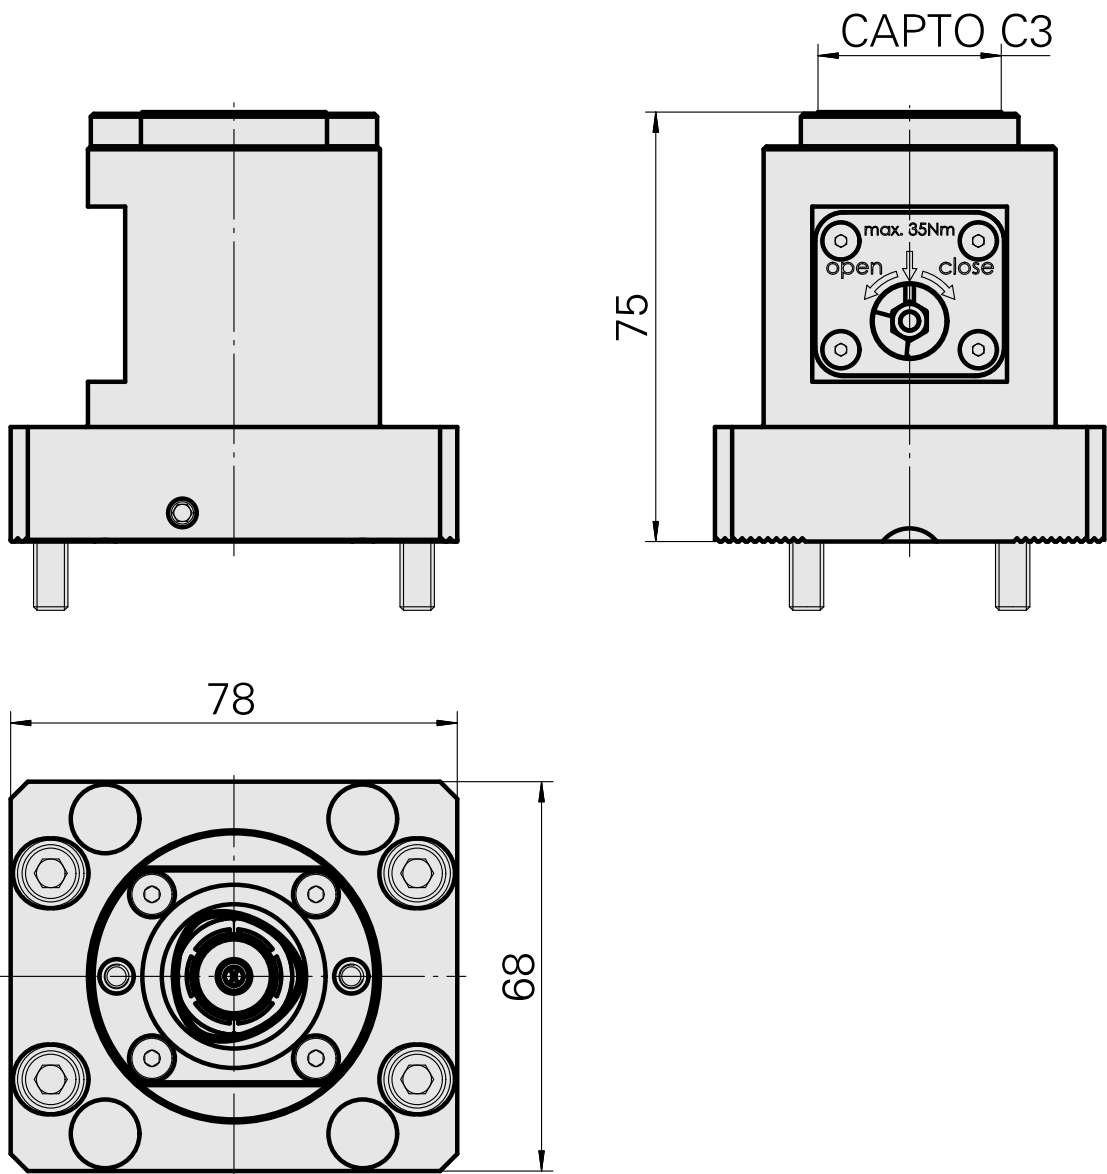

Mount INDEX CAPTO C3

Technical data

| | |
|----------------------|------------------|
| Drive | not live |
| Mounting | INDEX CAPTO C3 |
| reversable 180° | no |
| X [mm] | 75 (2.95") |
| Y [mm] | – |
| Z [mm] | – |
| INDEX TRAUB products | ABC65 • TNK42/65 |

[Adapter INDEX CAPTO C3 rotating](#)

Product ID : 10925971

Previous product ID : WZ9990.3000F

[Adapter INDEX CAPTO C3 fixed](#)

Product ID : 12062333

Previous product ID :
