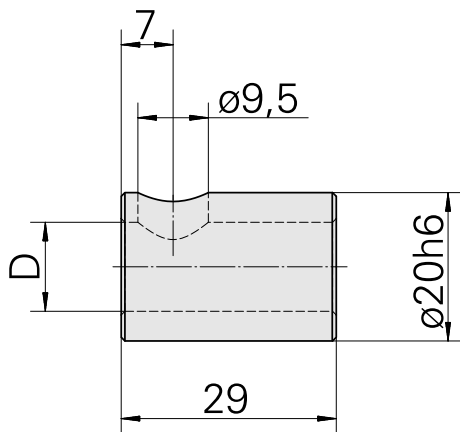

## Clamping sleeve D20/ 16mm

### Technical data

TH accessories category	Clamping sleeve
Mounting	D20
Tool mounting	16mm