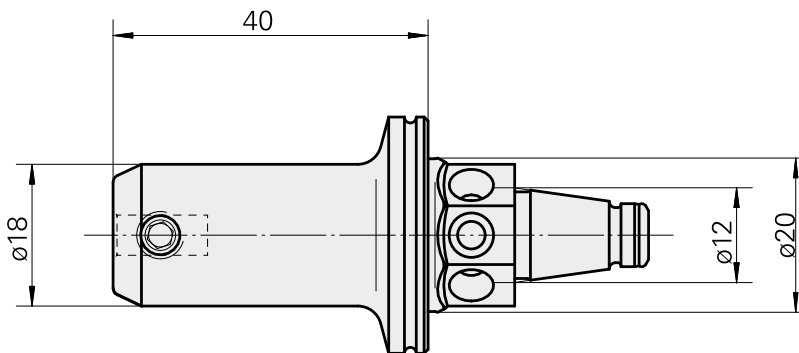

WFB 20-12 Horn Type 105

Technical data

TH accessories category

WFB 20-12

Mounting

Horn Type 105

Quick change inserts

Horn S-Mini