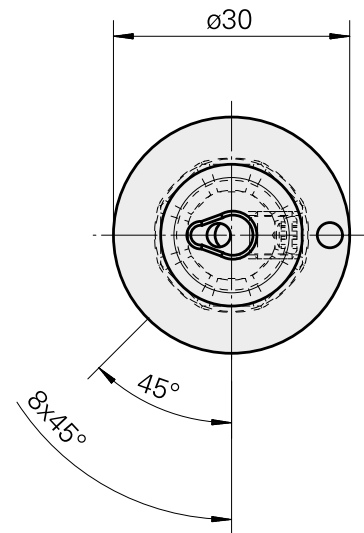

WFB 20-12 Horn Type 105

Technische Daten

TH accessories category

WFB 20-12

Mounting

Horn Type 105

Quick change inserts

Horn S-Mini