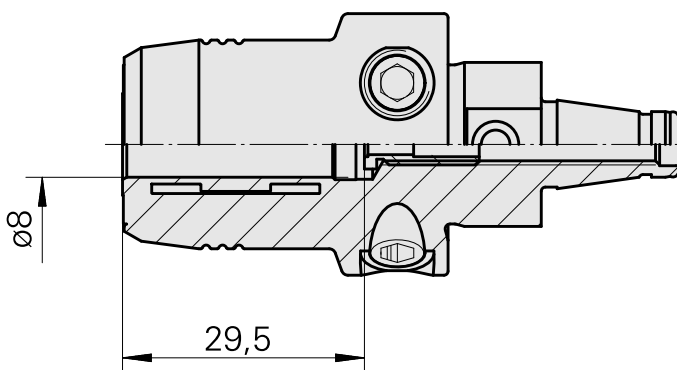

WFB 20-12 Hydraulic expansion chuck D8

Technical data

TH accessories category

WFB 20-12

Mounting

Hydraulic expansion chuck D8

Quick change inserts

hydraulic expan. mounting