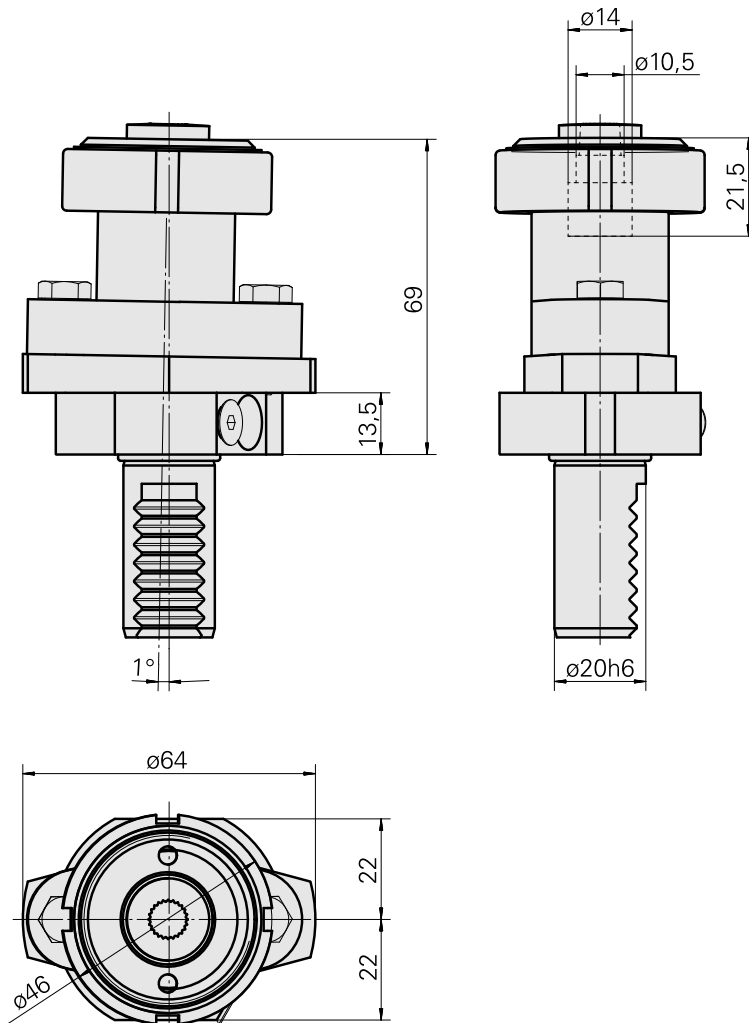

## Broachholder VDI 20 D24, rotating, live

### Technical data

Shank VDI	VDI 20
Drive	not live
Fixation VDI	none
Cooling	external
Pressure	20 bar
Mounting	D24
reversible 180°	no
X [mm]	69 (2.72")
Y [mm]	-
Z [mm]	-