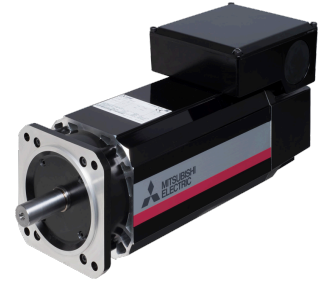

## Motor

### Technical data

Electrical assemblies

Motor accessories

Rated power W

5500 Watt

No 3-side view is currently available for this product

10534717  
103966

**INDEX**