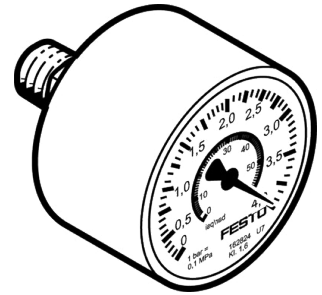

Pressure gauge

Technical data

Nominal size of pressure gauge

Mounting type

Line installation

Pneumatic connection

Housing colour

Black

Operating pressure

No 3-side view is currently available for this product