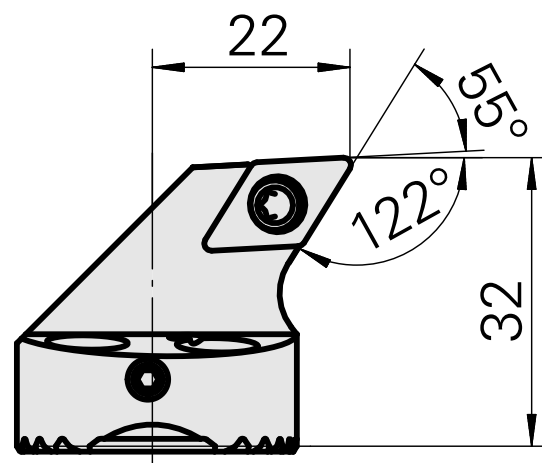

X [mm]

32 (1.26")

Z [mm]

22 (0.87)

INDEX TRAUB products

G220.3 • G220 • R200 • TNX65/42 •
TNX220.3

Documents

No downloads available for this product