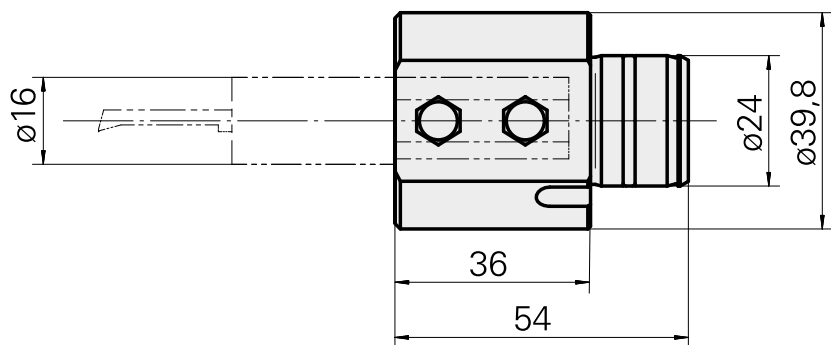

Mount D16 (0.63 ")

Technical data

Drive	not live
Cooling	internal
Mounting	D16
Pressure	80 bar
X [mm]	36 (1.42")
Y [mm]	-
Z [mm]	-
INDEX TRAUB products	ABC65 • TNK42/65 • TNL18 • TNL20 • TNL32-11 • TNL32 • TNL32-11 compact • TNL20-11 • TNL32 compact • TNK40.2-10 • TNK40.2-8 • TNL20.2

[Clamping screw M 6x15](#)

Product ID : 10762814

Previous product ID : 900804

[Clamping screw M 6x10](#)

Product ID : 10682377

Previous product ID : 900710
