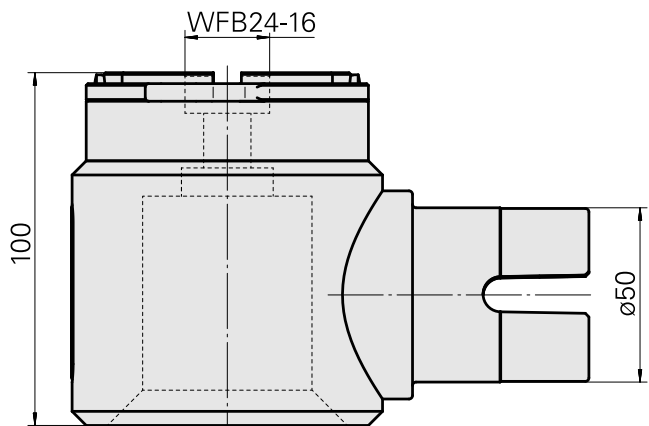

Adapter mounting aid WFB 24-16

Technical data

TH accessories category

Adapter mounting aid

Tool mounting

WFB 24-16

Documents

No downloads available for this product