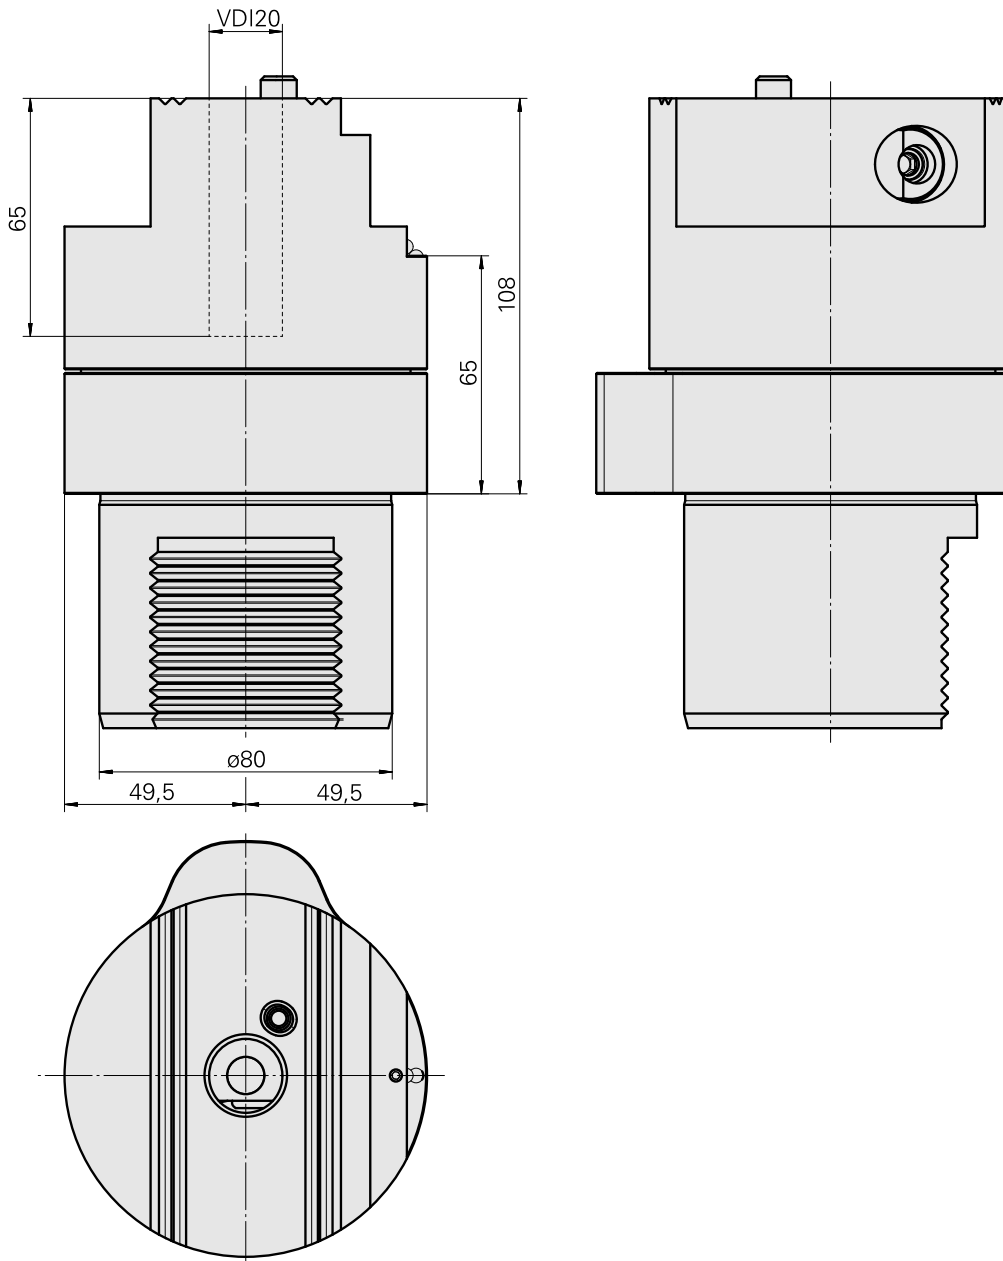

Presetting device D80/VDI20

Technical data

TH accessories category

Adapter for presetting units

Mounting

D80 for presetting devices

Tool mounting

VDI 20