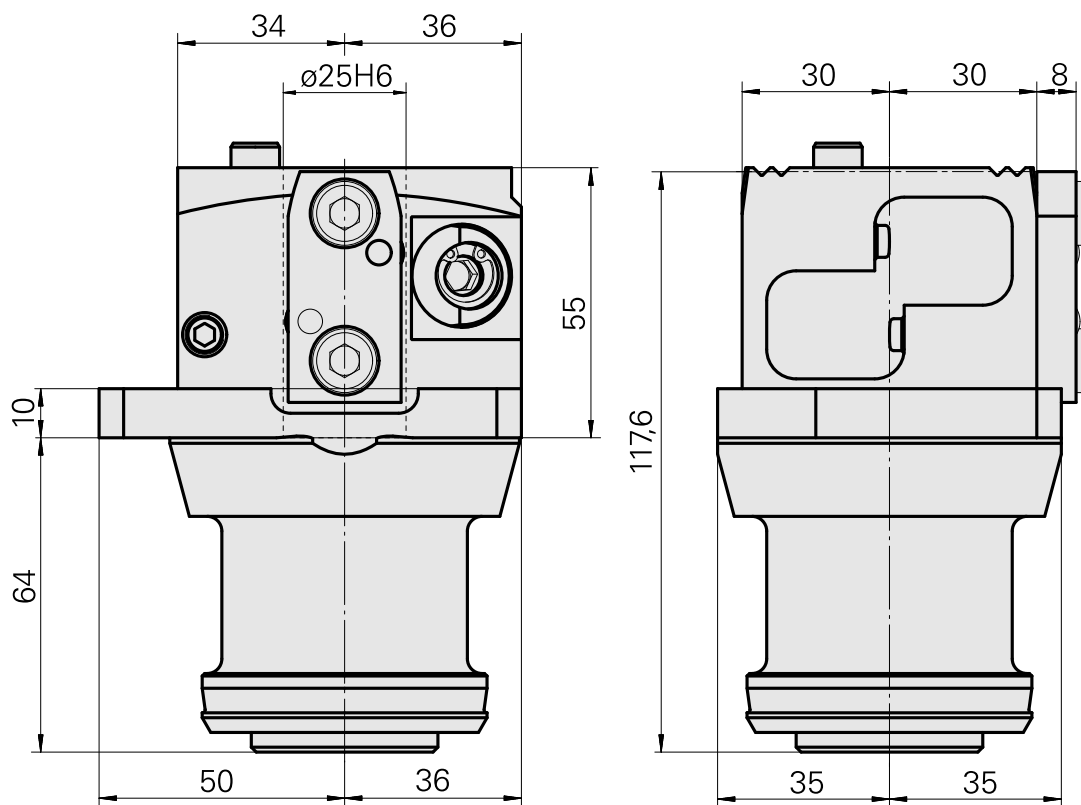

## Mount VDI25

### Technical data

TH accessories category

Adapter pre-adjustment block

Tool mounting

VDI 25