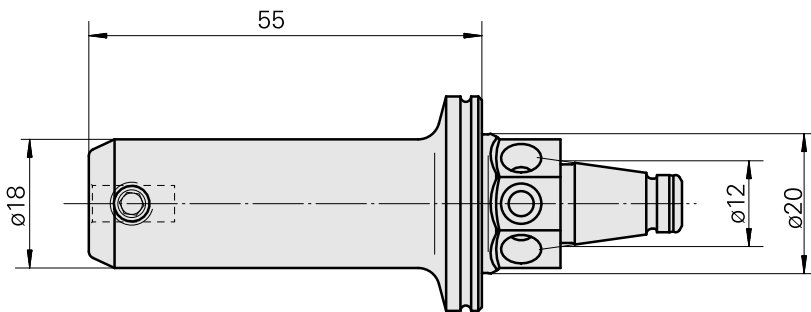

### Technical data

TH accessories category

WFB 20-12

Mounting

Horn Type 105

Quick change inserts

Horn S-Mini