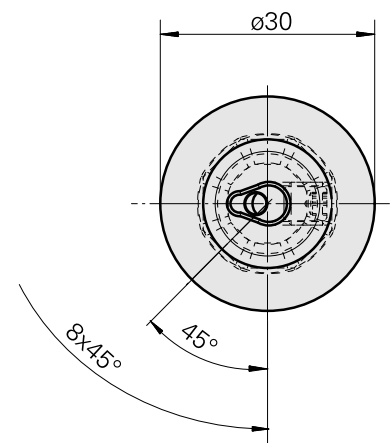

### Technical data

TH accessories category

WFB 20-12

Mounting

Horn Type 105

Quick change inserts

Horn S-Mini