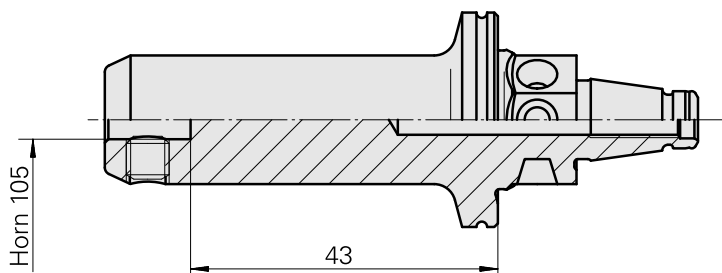

### Technical data

TH accessories category

WFB 20-12

Mounting

Horn Type 105

Quick change inserts

Horn S-Mini