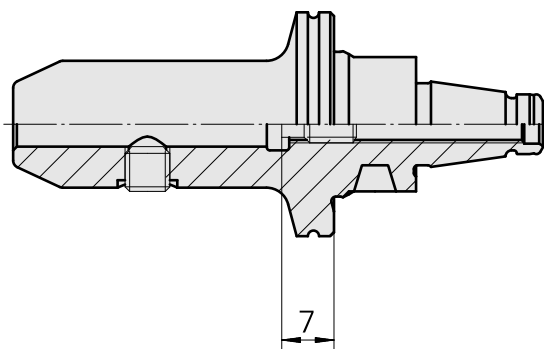

### Technical data

TH accessories category	WFB 20-12
Mounting	D6
Quick change inserts	Weldon mounting