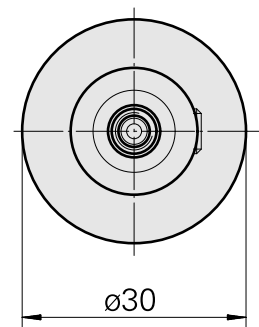

### Technical data

TH accessories category	WFB 20-12
Mounting	D6
Quick change inserts	Weldon mounting