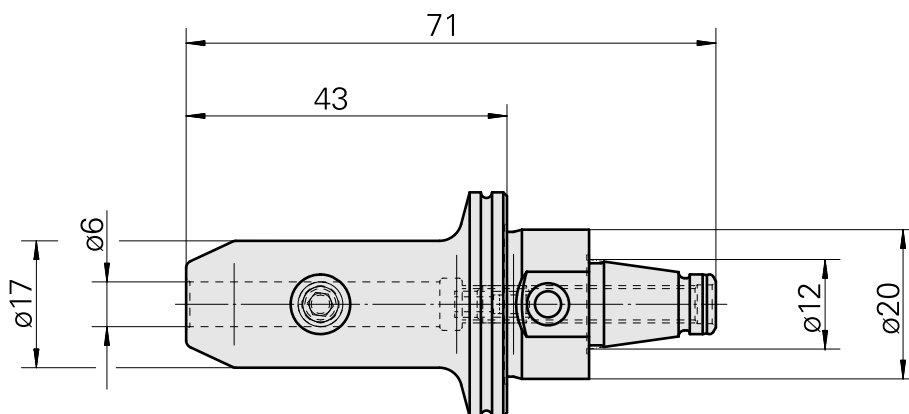

### Technical data

TH accessories category	WFB 20-12
Mounting	D6
Quick change inserts	Weldon mounting

#### [Adjusting screw M 5x10](#)

Product ID : 10674886

Previous product ID : 326793

---