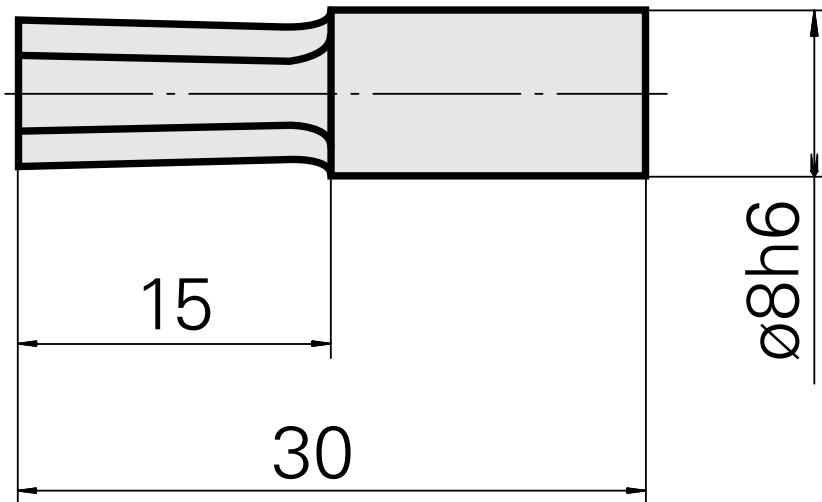

Broach SW6 mm

Technical data

TH accessories category

Broach

Mounting

SW6 mm

Tool mounting

8mm