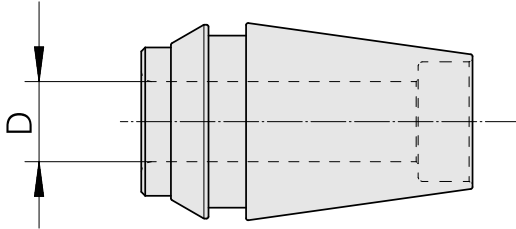

ER-shrink collet ER 20 4mm

Technical data

TH accessories category	ER-shrink collet
Mounting	ER20
Tool mounting	4mm
Collet type	ER 20

Documents

No downloads available for this product