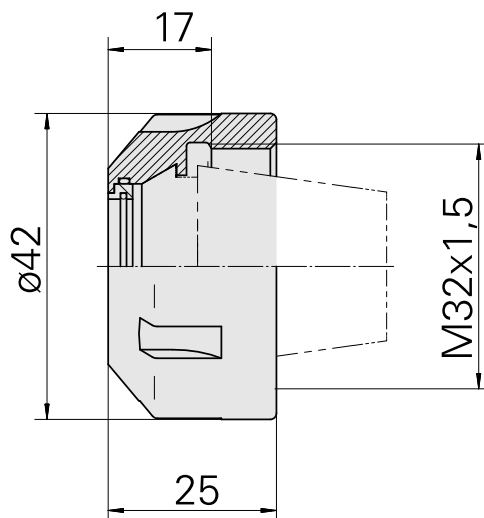

Clamping nut, for internal cooling lubricant supply

Technical data

TH accessories category	Clamping nut
Mounting	ER25
Collet type	ER 25
Clamping nut type	Female thread

10464259
901939.3251

INDEX

Documents

No downloads available for this product