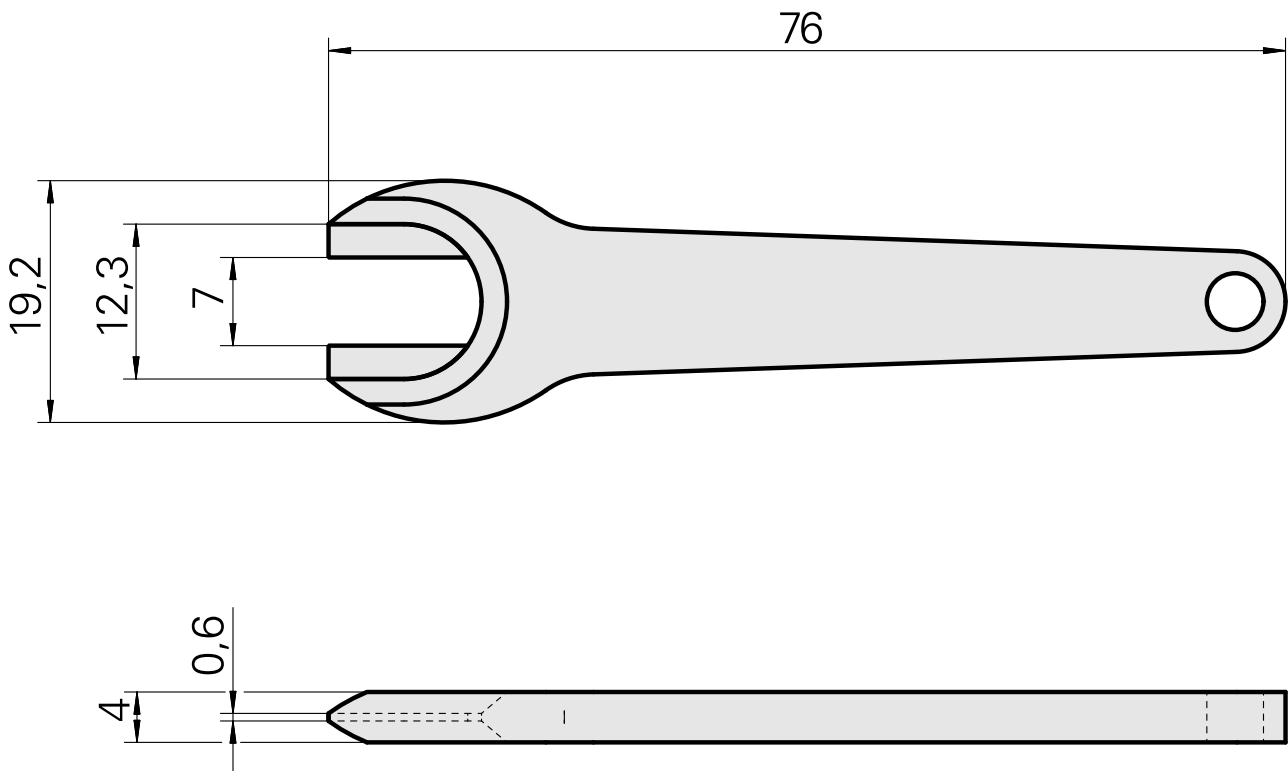

Spanner

Technical data

| | |
|-------------------------|-----------------------------|
| TH accessories category | Tool |
| Mounting | ER8 |
| Collet type | ER 8 |
| Clamping nut type | Internal thread hf spindles |
| Tools for Collet chucks | Clamping nut wrench |