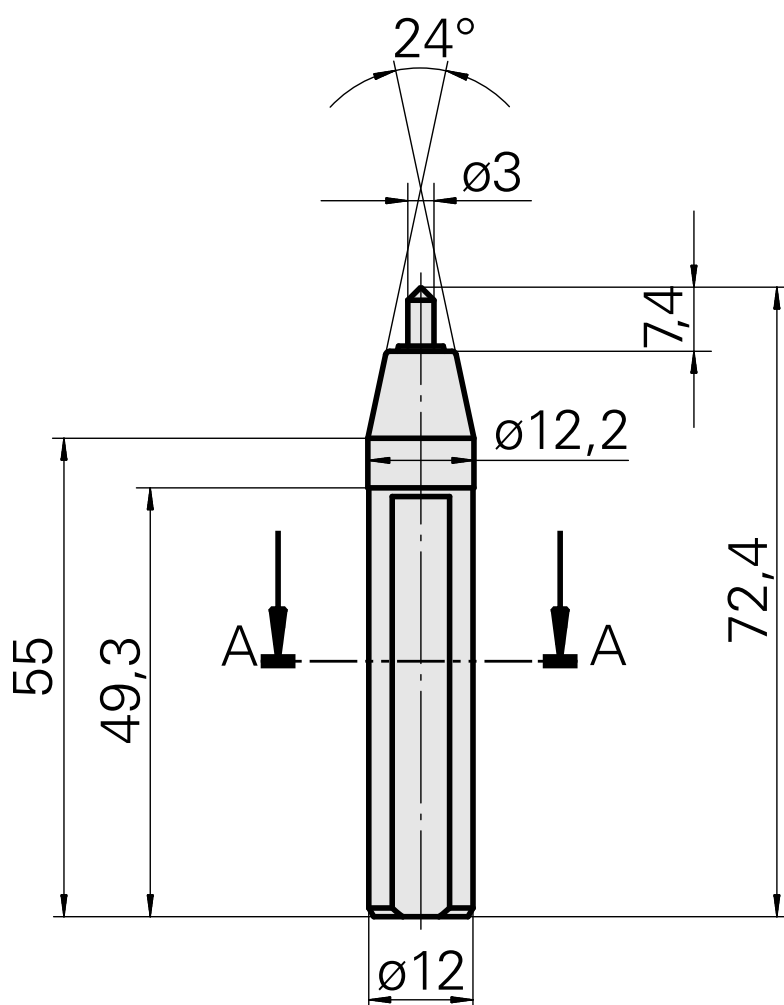

Marking tool, Tip angle/radius 90°/R0.5mm

Technical data

TH accessories category

Marking tool

Tool mounting

12mm

Note

Universal stylus for medium line thickness

A-A