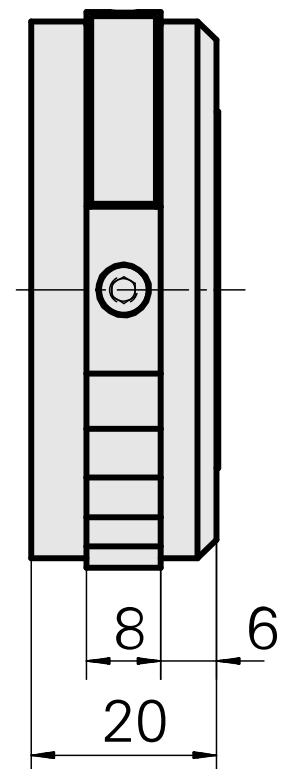

Embossing roller, D60 mm (2.36")

Technical data

TH accessories category

Embossing roller

Documents

No downloads available for this product