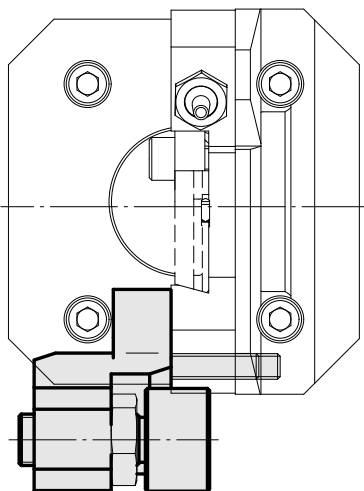

Bar stop, live

Technical data

Drive

INDEX TRAUB products

not live

TNL32-11 compact • TNL32 •
TNL20-11 • TNL32 compact •
TNK40.2-10 • TNL20 • TNL32-10 •
TNL32-11 • TNL32-7 • TNL32-7B •
TNL32-8 • TNL32-9 • TNL32-9P •
TNL32P • TNL20.2 • TNK40.2