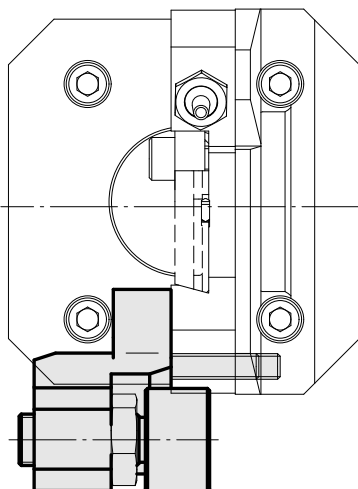

Bar stop, live

Technical data

Drive

INDEX TRAUB products

not live

TNL32-11 compact • TNL32 •
TNL20-11 • TNL32 compact •
TNK40.2-10 • TNL20 • TNL32-10 •
TNL32-11 • TNL32-7 • TNL32-7B •
TNL32-8 • TNL32-9 • TNL32-9P •
TNL32P • TNK40.2-8 • TNL20.2