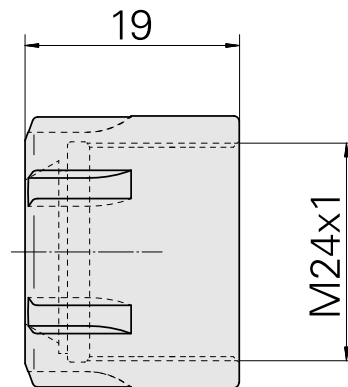

Clamping nut

Technical data

TH accessories category

Clamping nut

Mounting

ER20

Collet type

ER 20

Clamping nut type

Female thread diameter reduced

10435531
901939.2201

INDEX

Documents

No downloads available for this product