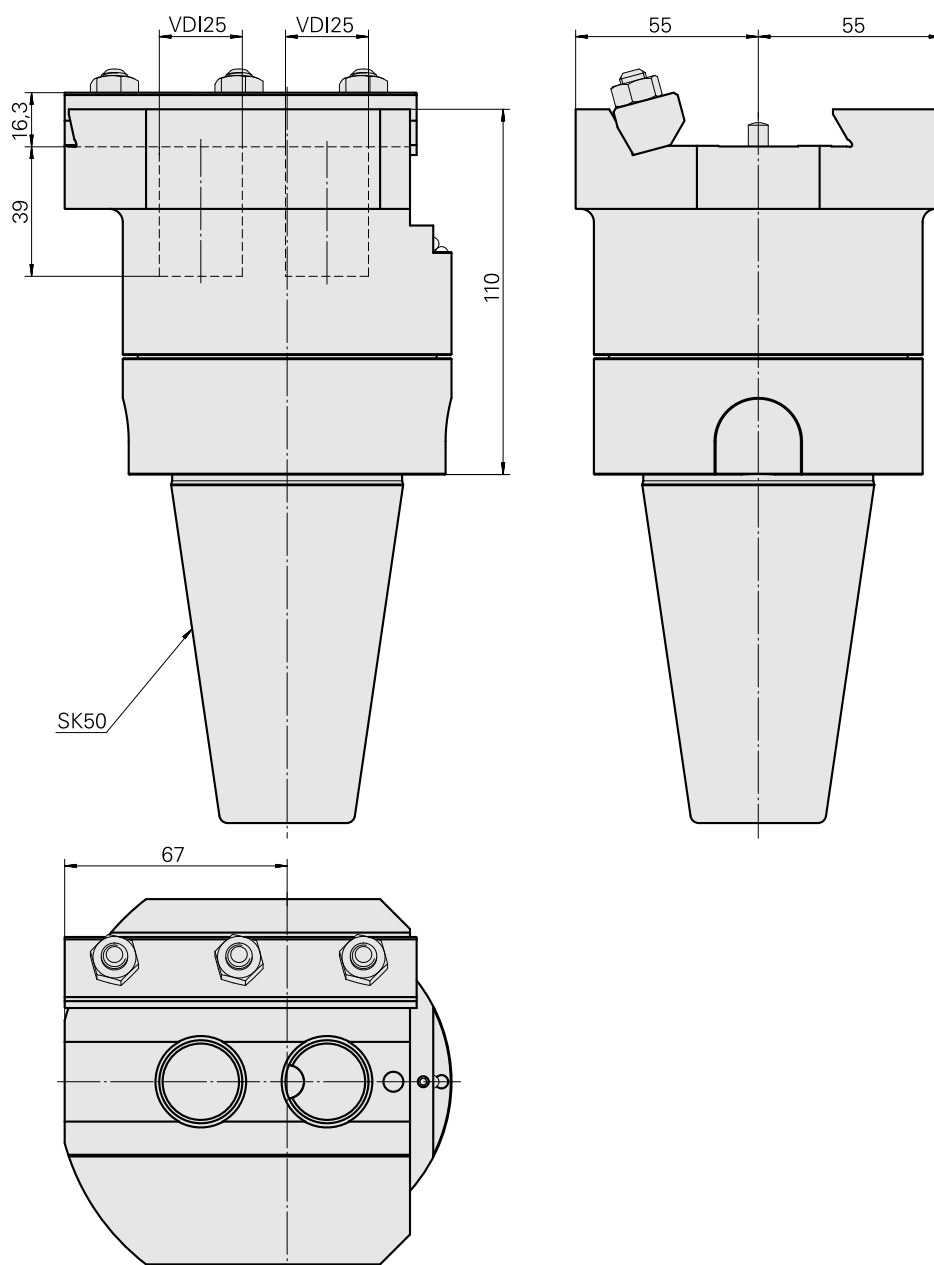

Adaptor

Technical data

TH accessories category

Adapter for presetting units

Mounting

SK50

Tool mounting

Dovetail ABC