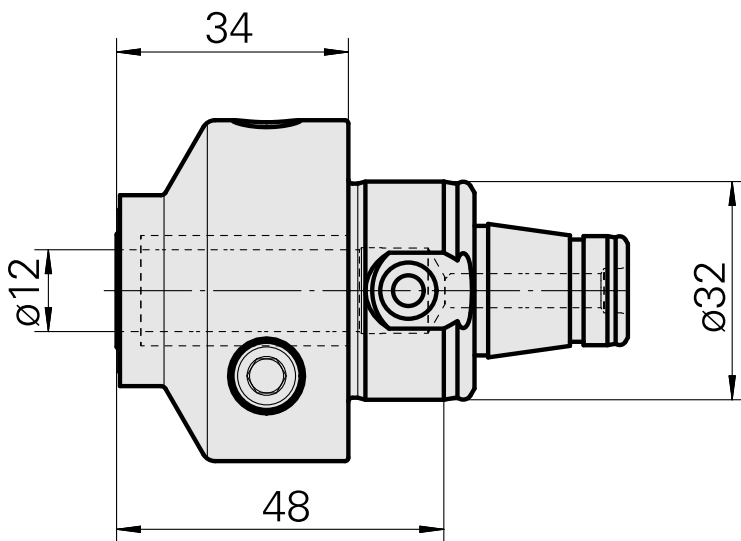

WFB 32-20 Hydraulic expansion chuck D12

Technical data

TH accessories category

WFB 32-20

Mounting

Hydraulic expansion chuck D12

Quick change inserts

hydraulic expan. mounting