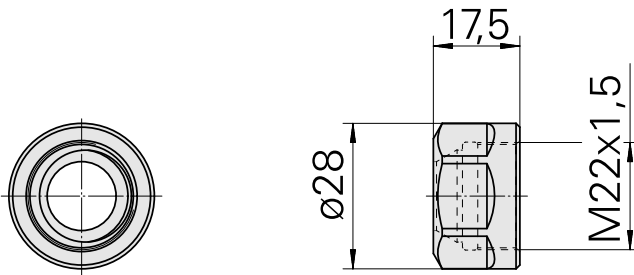

### Technical data

TH accessories category

Clamping nut

Mounting

ER16

Collet type

ER 16

Clamping nut type

Female thread

10378189  
901939.01

**INDEX**

---