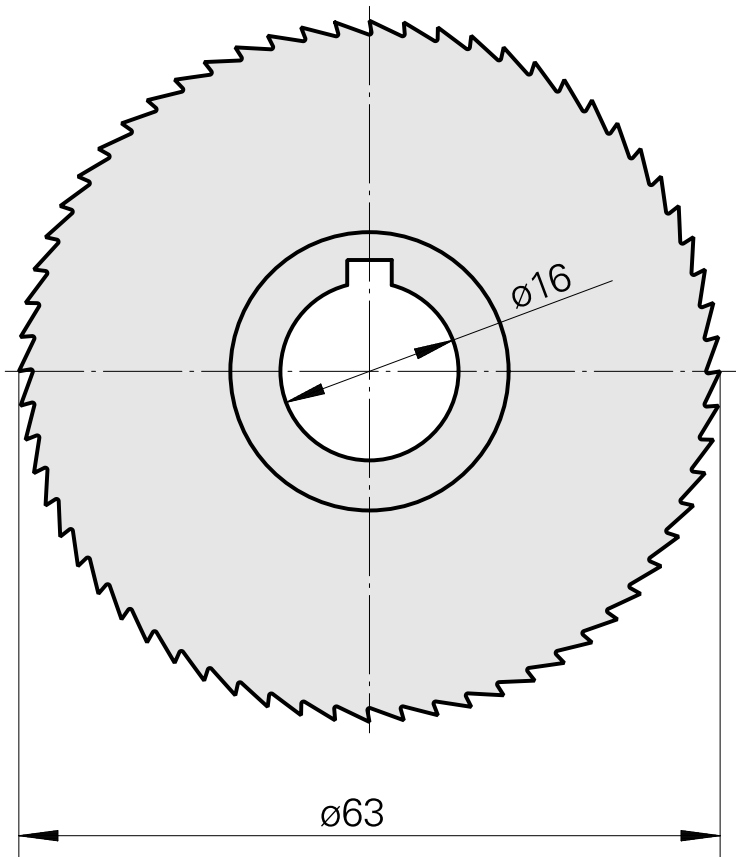

Saw blade, circular saw blade width 0.6 mm (0.023")

Technical data

TH accessories category

Circular saw blade d63

Tool mounting

16mm

10358779
223010.6306

INDEX