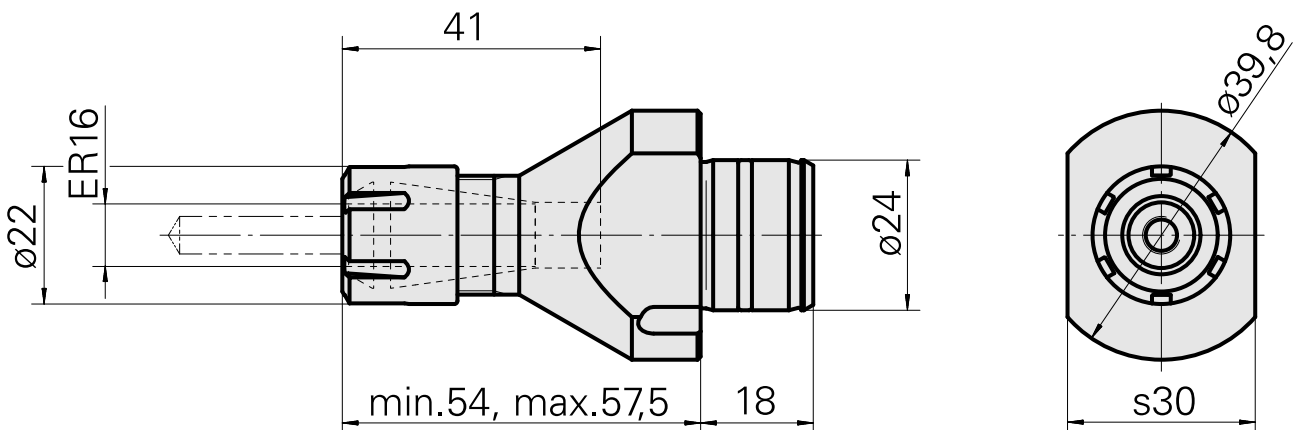

### Technical data

|                      |  |
|----------------------|--|
| Drive                | not live   |
| Cooling              | internal   |
| Mounting             | ER16   |
| Pressure             | 80 bar   |
| X [mm]               | 54 (2.13")   |
| Y [mm]               | -  |
| Z [mm]               | -  |
| INDEX TRAUB products | ABC65 • TNK42/65 • TNL18 •<br>TNL20 • TNL32-11 • TNL32 •<br>TNL32-11 compact • TNL20-11<br>• TNL32 compact • TNK40.2-10 •<br>TNL20.2 • TNK40.2 |