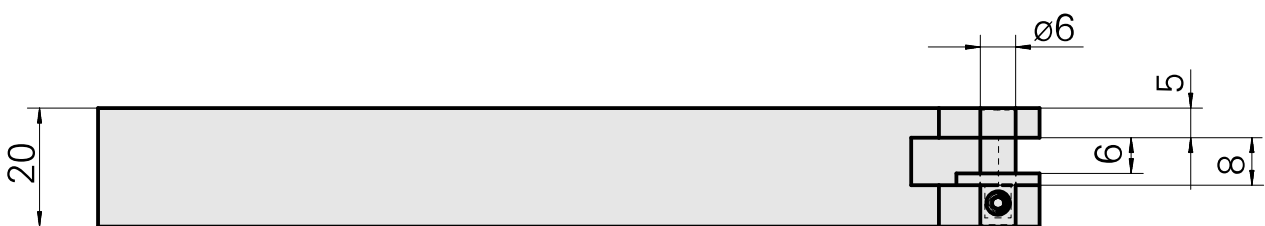

Insert, for 1 knurling wheel

Technical data

TH accessories category

Knurling tool holder

Mounting

Square 20x20

Documents

No downloads available for this product