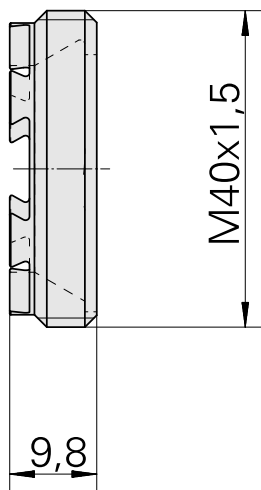

### Technical data

TH accessories category

Clamping nut

Mounting

ER32

Collet type

ER 32

Clamping nut type

Male thread

10322936  
325950

**INDEX**

---