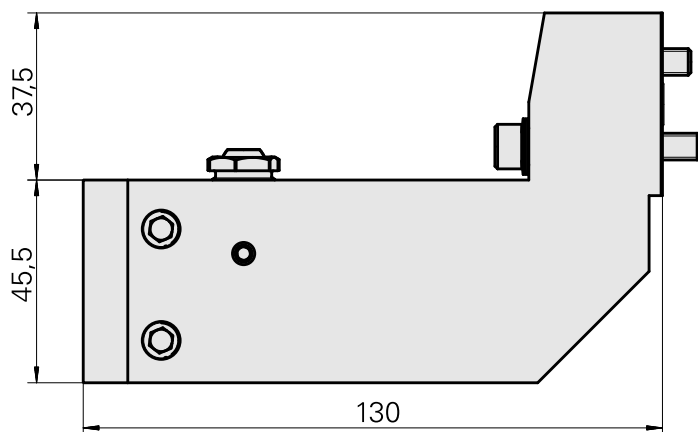

## Mount D25

### Technical data

Drive	not live
Cooling	external
Pressure	80 bar
Mounting	D25
X [mm]	112.6 (4.43")
Y [mm]	-
Z [mm]	-
INDEX TRAUB products	MS16-6 • MS16-6 Plus