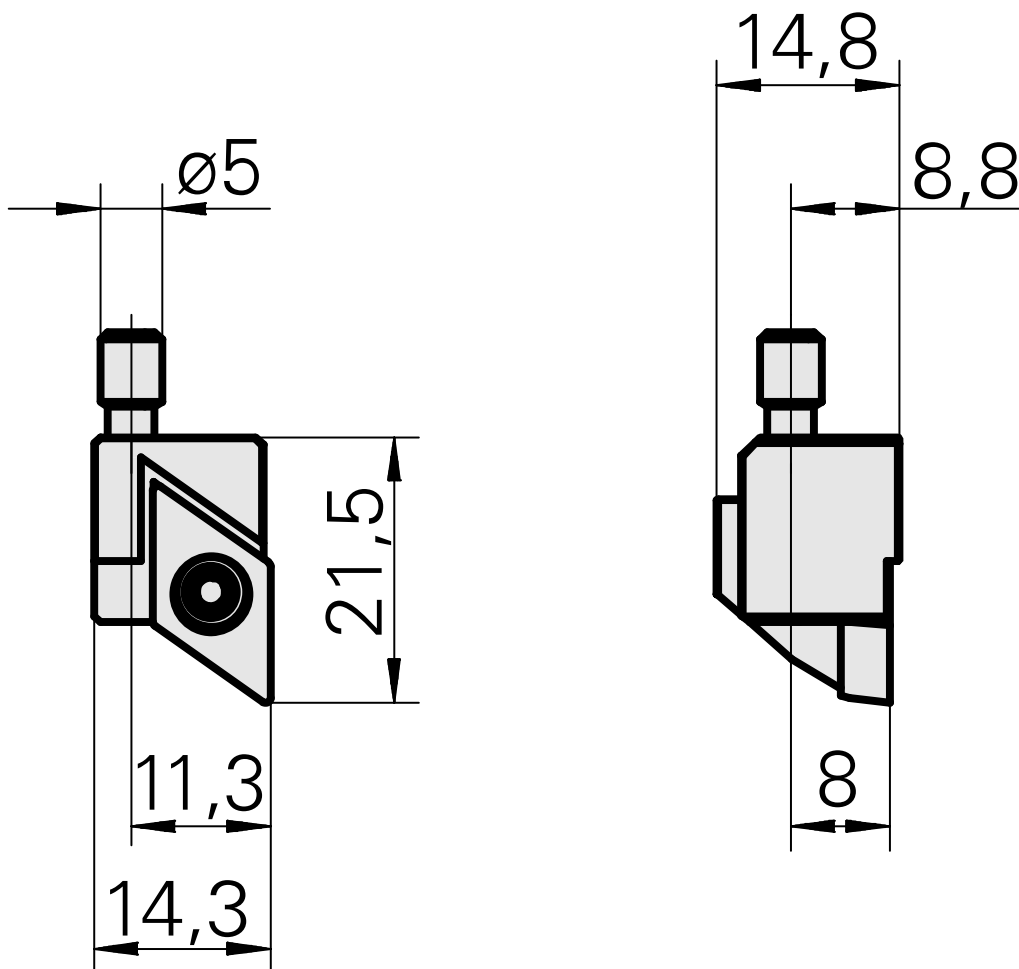

Cassette

Technical data

TH accessories category

Cassette, left

Mounting

for DC.. 11T3..

10305934
W9990295

INDEX