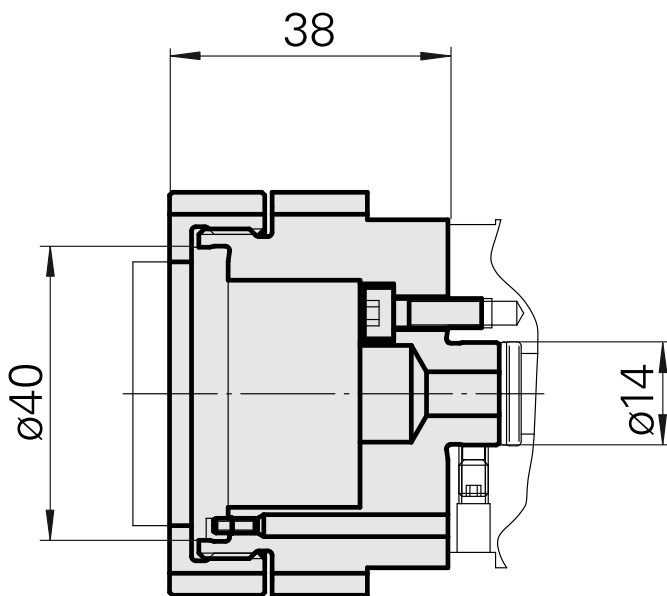

Broaching/ Slotting toolholder D40

Technical data

There are currently no additional technical features stored for this product

10304370
983306

INDEX

Documents

No downloads available for this product