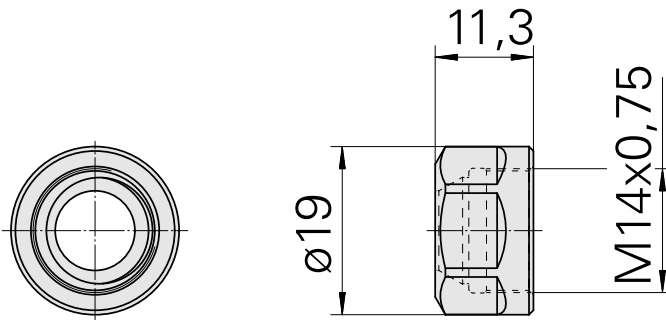

Clamping nut

Technical data

TH accessories category

Clamping nut

Mounting

ER11

Collet type

ER 11

Clamping nut type

Female thread

10302707
322438

INDEX

Documents

No downloads available for this product