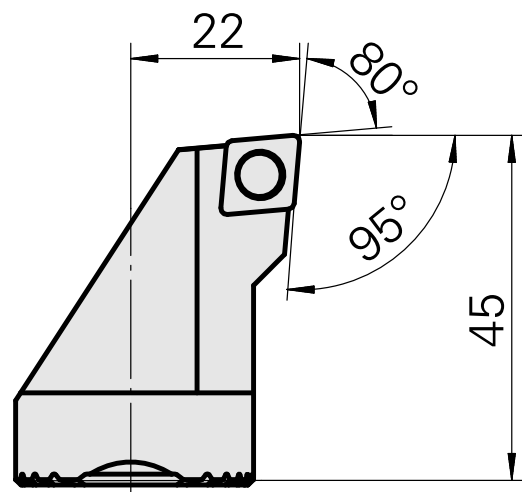

### Technical data

**Mounting**

for CC.. 09T3..

**Cooling**

internal

**Pressure**

50 bar

**X [mm]**

45 (1.77")

**Z [mm]**

22 (0.87)

**INDEX TRAUB products**

G220.3 • G220 • R200 • TNX65/42 •  
TNX220.3