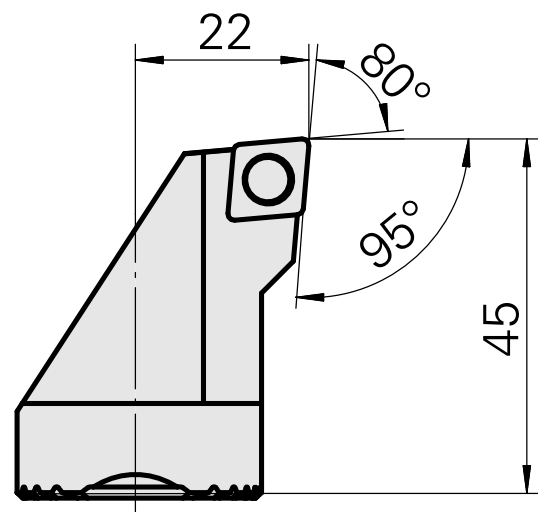

Boring head for CC.. 09T3..

Technical data

Mounting	for CC.. 09T3..
Cooling	internal
Pressure	50 bar
X [mm]	45 (1.77")
Z [mm]	22 (0.87)
INDEX TRAUB products	G220.3 • R200 • TNX65/42 • TNX220.3

Documents

No downloads available for this product

Accessories

Optional accessories

Other accessories

[Countersunk screw Wohlhaupter Nr. 115673](#)

Product ID : 10587078

Previous product ID : W00013.0026
