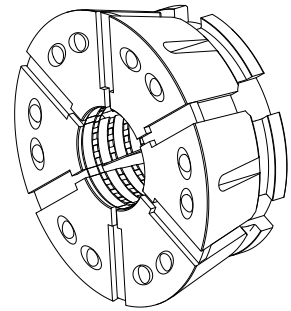

## Clamping head SK100 D=62,00mm

### Technical data

<b>Clamping device size</b>	SK100
<b>manufacturer product line</b>	SPANNTOP nova chuck
<b>Clamping type</b>	grooved
<b>Nominal diameter (mm)</b>	62 Millimeter
<b>Clamping method</b>	External clamping
<b>manufacturer product line</b>	Hainbuch