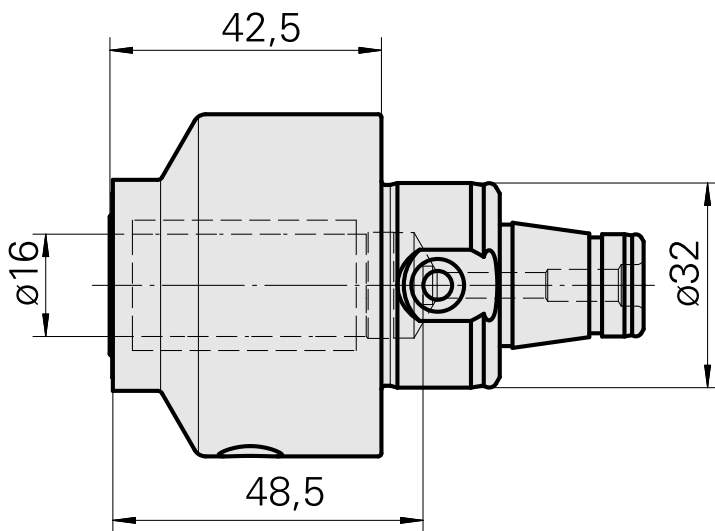

### Technical data

TH accessories category

WFB 32-20

Mounting

Hydraulic expansion chuck D16

Quick change inserts

hydraulic expan. mounting