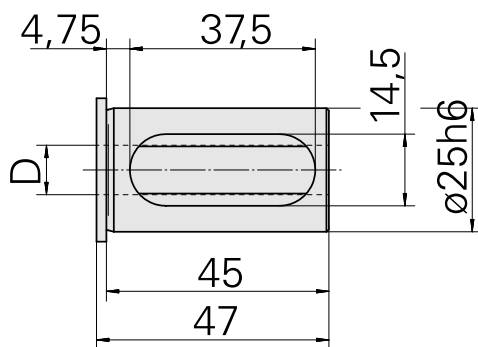

Mounting sleeve with collar D25/ 12mm

Technical data

TH accessories category	Mounting sleeve with collar
Mounting	D25
Tool mounting	12mm

Documents

No downloads available for this product