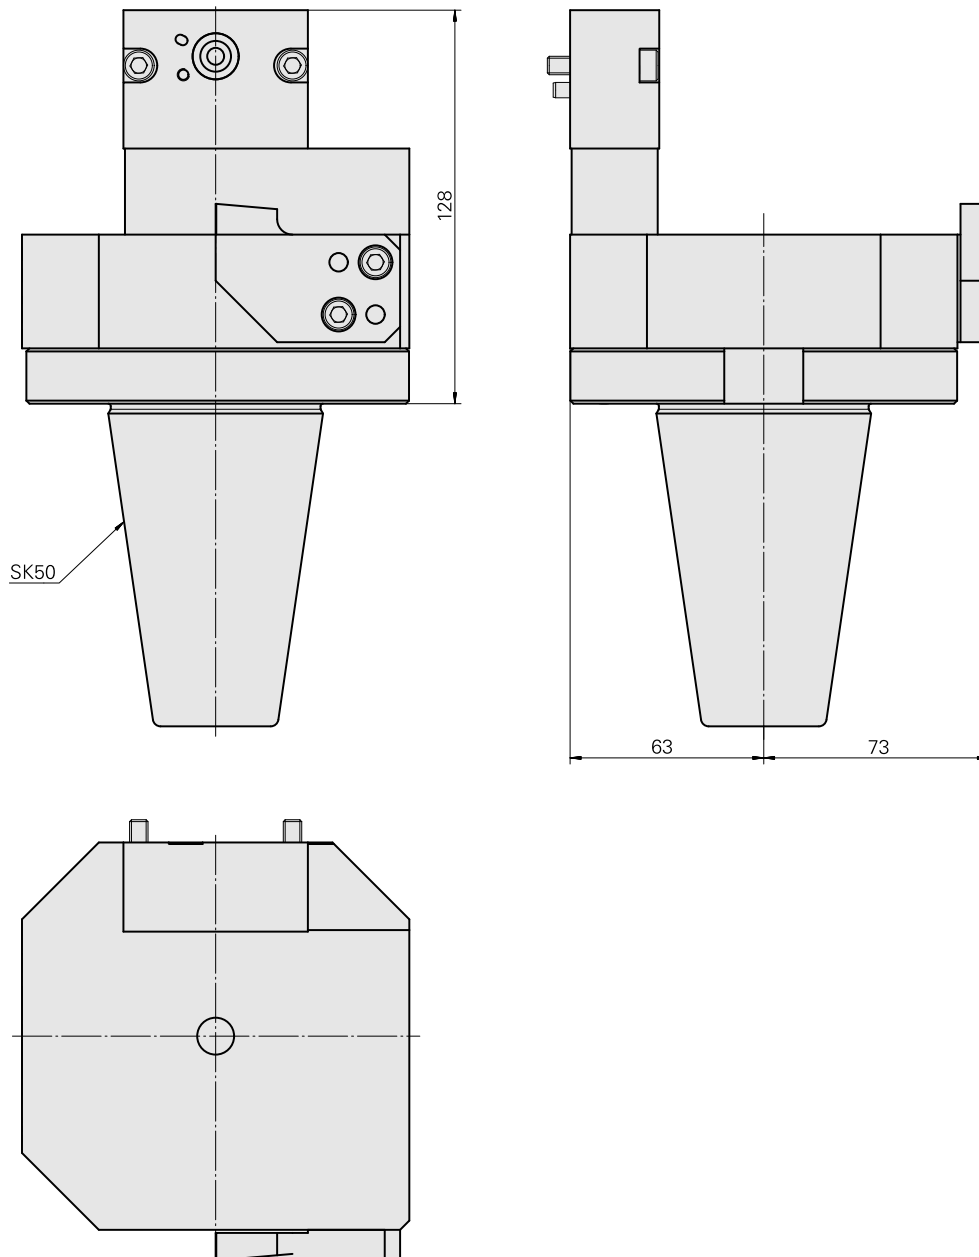

### Technical data

TH accessories category

Adapter for presetting units

Mounting

SK50

Tool mounting

MS16 DrillGroovBlock