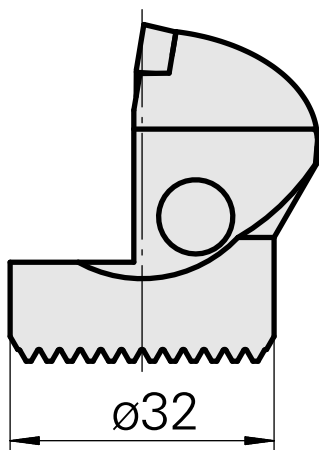

Boring head for DC.. 11T3..

Technical data

Mounting	for DC.. 11T3..
Cooling	internal
Pressure	50 bar
X [mm]	40 (1.57")
Z [mm]	22 (0.87)
INDEX TRAUB products	G220.3 • R200 • TNX65/42 • TNX220.3

Documents

No downloads available for this product

Accessories

Optional accessories

Other accessories

[Countersunk screw Wohlhaupter Nr. 115673](#)

Product ID : 10587078

Previous product ID : W00013.0026
