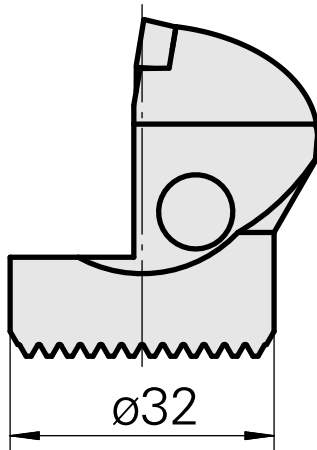

## Boring head for DC.. 11T3..

### Technical data

<b>Mounting</b>	for DC.. 11T3..
<b>Cooling</b>	internal
<b>Pressure</b>	50 bar
<b>X [mm]</b>	40 (1.57")
<b>Z [mm]</b>	22 (0.87)
<b>INDEX TRAUB products</b>	G220.3 • R200 • TNX65/42 • TNX220.3

### **Other accessories**

[Countersunk screw Wohlhaupter Nr. 115673](#)

Product ID : 10587078

Previous product ID : W00013.0026

---