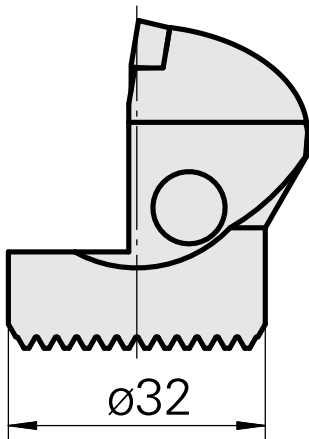

Boring head for DC.. 11T3..

Technical data

Mounting	for DC.. 11T3..
Cooling	internal
Pressure	50 bar
X [mm]	40 (1.57")
Z [mm]	22 (0.87)
INDEX TRAUB products	G220.3 • G220 • R200 • TNX65/42 • TNX220.3

Documents

No downloads available for this product

Accessories

Optional accessories

Other accessories

[Countersunk screw Wohlhaupter Nr. 115673](#)

Product ID : 10587078

Previous product ID : W00013.0026
