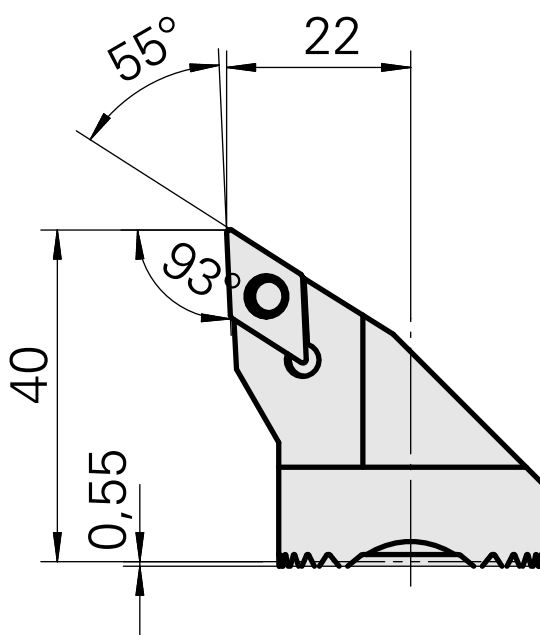

Boring head for DC.. 11T3..

Technical data

Mounting	for DC.. 11T3..
Cooling	internal
Pressure	50 bar
X [mm]	40 (1.57")
Z [mm]	22 (0.87)
INDEX TRAUB products	G220.3 • R200 • TNX65/42 • TNX220.3

Documents

No downloads available for this product

Accessories

Optional accessories

Other accessories

[Countersunk screw Wohlhaupter Nr. 115673](#)

Product ID : 10587078

Previous product ID : W00013.0026
