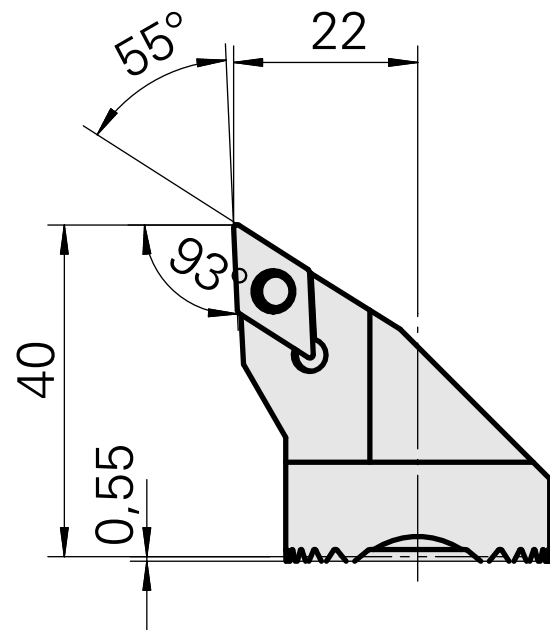

## Boring head for DC.. 11T3..

### Technical data

<b>Mounting</b>	for DC.. 11T3..
<b>Cooling</b>	internal
<b>Pressure</b>	50 bar
<b>X [mm]</b>	40 (1.57")
<b>Z [mm]</b>	22 (0.87)
<b>INDEX TRAUB products</b>	G220.3 • R200 • TNX65/42 • TNX220.3

### **Other accessories**

[Countersunk screw Wohlhaupter Nr. 115673](#)

Product ID : 10587078

Previous product ID : W00013.0026

---