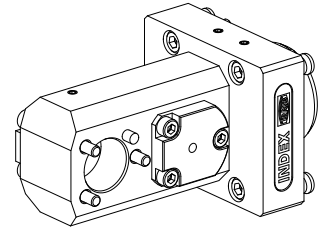

Basic holder KPS 45 D24 (0.94 "), double

Technical data

Shank KPS	KPS 45
Drive	not live
Cooling	internal
Mounting	D24
Pressure	80 bar
X [mm]	50 + 92 (1.97" + 3.62")
Y [mm]	-
Z [mm]	17.5 (0.69)
INDEX TRAUB products	TNL32-11 • TNL32

[Mount D13 \(0.51 "\)](#)

Product ID : 10301866

Previous product ID : W9991100

Drive not live	Mounting D13	reversible 180° no	X [mm] -
Y [mm] -	Z [mm] -		

[Mount D12 \(0.47 "\)](#)

Product ID : 10069528

Previous product ID : W9990530