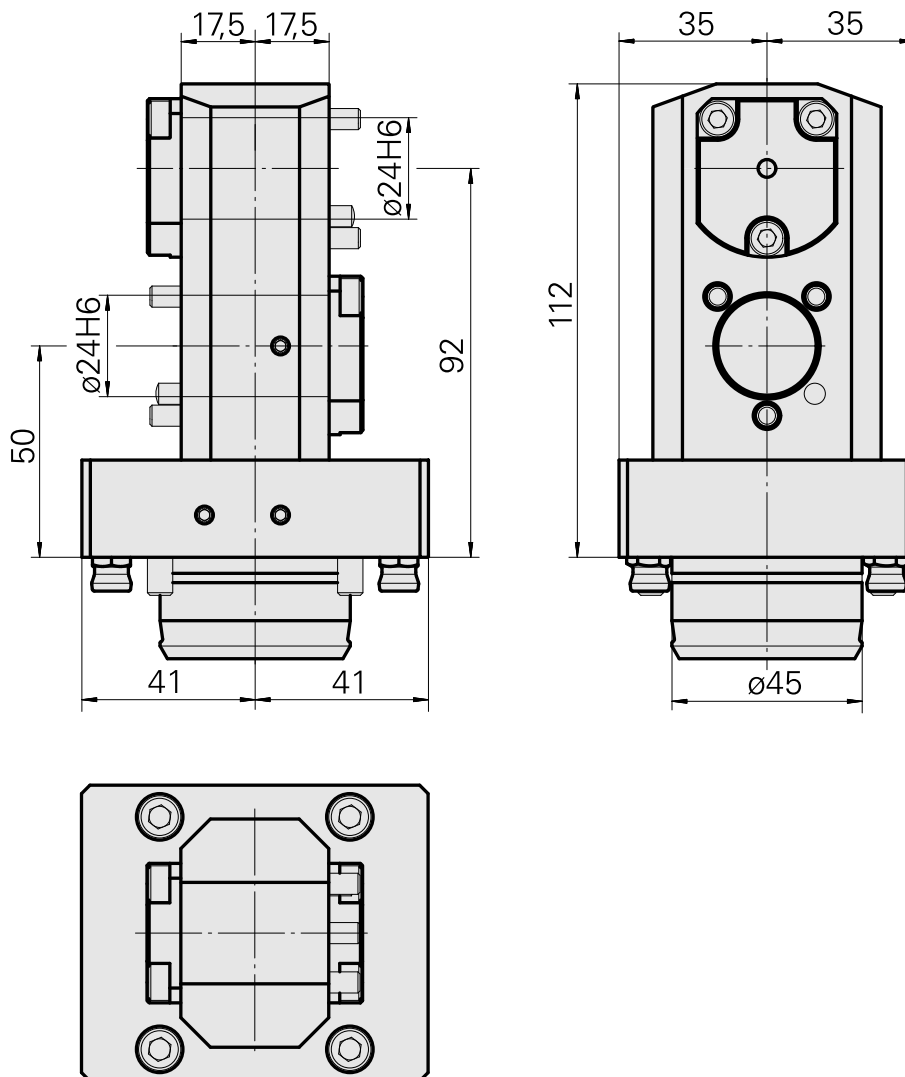

Basic holder KPS 45 D24 (0.94 "), double

Technical data

Shank KPS	KPS 45
Drive	not live
Cooling	internal
Mounting	D24
Pressure	80 bar
X [mm]	50 + 92 (1.97" + 3.62")
Y [mm]	-
Z [mm]	17.5 (0.69)
INDEX TRAUB products	TNL32-11 • TNL32

[Mount D13 \(0.51 "\)](#)

Product ID : 10301866

Previous product ID : W9991100

Drive not live	Mounting D13	reversible 180° no	X [mm] -
Y [mm] -	Z [mm] -		

[Mount D12 \(0.47 "\)](#)

Product ID : 10069528

Previous product ID : W9990530