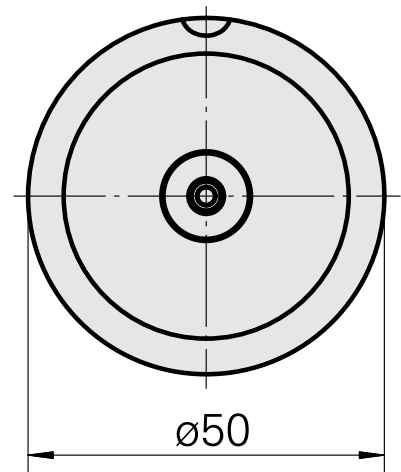

### Technical data

TH accessories category

WFB 32-20

Mounting

D12

Quick change inserts

Weldon mounting