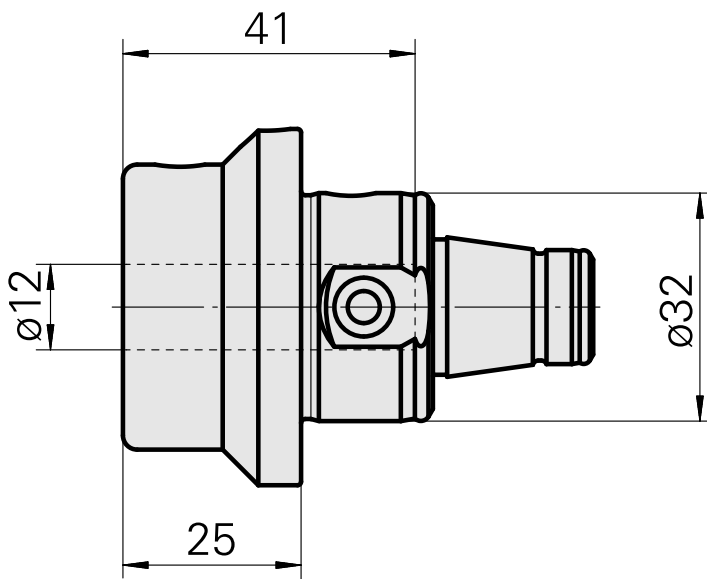

### Technical data

TH accessories category

WFB 32-20

Mounting

D12

Quick change inserts

Weldon mounting