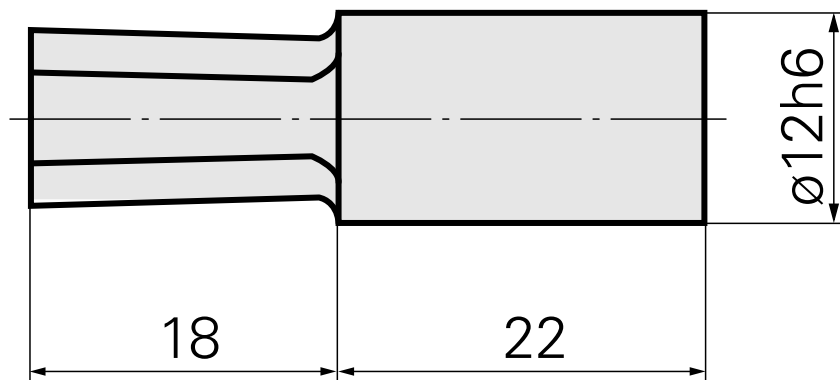

Broach SW14 mm

Technical data

TH accessories category	Broach
Mounting	SW14 mm
Tool mounting	12mm

Documents

No downloads available for this product