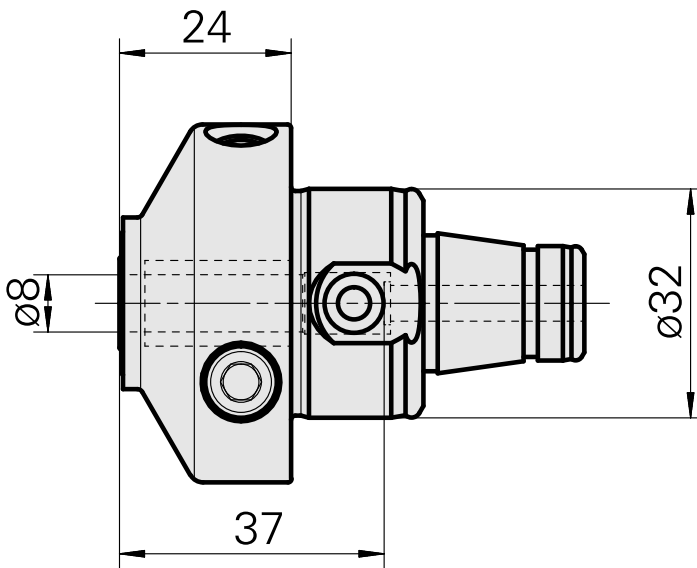

### Technical data

TH accessories category

WFB 32-20

Mounting

Hydraulic expansion chuck D8

Quick change inserts

hydraulic expan. mounting