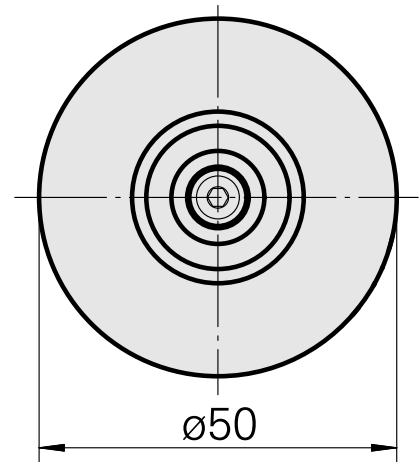

### Technical data

TH accessories category

WFB 32-20

Mounting

Hydraulic expansion chuck D8

Quick change inserts

hydraulic expan. mounting