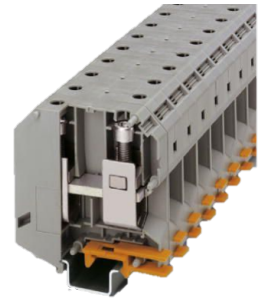

Clip

Technical data

Electrical assemblies	Terminal
Length	83 Millimeter
Width	25 Millimeter
Height	97.5 Millimeter
Cross-section	95 Square millimeter
Number of wires/poles (ST)	2 Piece
	GY - grey

No 3-side view is currently available for this product